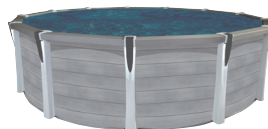

# SEAGRASS

- 7" Galvanized Steel top seat
- Resin seat cap
- Galvanized steel top track
- 6" Galvanized steel uprights

- 52" corrugated steel wall
- Java wall pattern
- Injected resin bottom connector/foot collar combination
- Galvanized steel bottom track

# MATRIX

- 7" Extruded Resin top seat
- Resin seat cap
- Resin top track
- 7" Galvanized steel upright

- 52" corrugated steel wall
- Drakkar wall pattern
- Injected resin bottom connector/foot collar combination
- Galvanized steel bottom track

Round:  
12', 15', 18', 21', 24', 27', 30'

NBS

A-Frame

Oval A-Frame or NBS:  
12' x 18', 12' x 21', 12' x 24', 15' x 24',  
15' x 30', 18' x 33'

Multicolor Solar lighting (optional)

Illuminate your backyard after dark!

# PLATINUM

- 8" Extruded Resin top seat
- Resin seat cap
- Resin top track
- 7" Extruded Resin uprights

- 52" corrugated steel wall
- Magnum wall pattern
- Injected resin bottom connector/foot collar combination
- Injected Resin bottom track