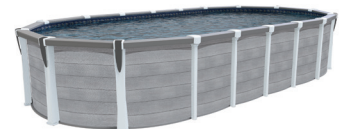

# SEAGRASS

- 7" Galvanized Steel top seat
- Resin seat cap
- Galvanized steel top track
- 6" Galvanized steel uprights

- 52" corrugated steel wall
- Java wall pattern
- Injected resin bottom connector/foot collar combination
- Galvanized steel bottom track

Round:  
12', 15', 18', 21', 24', 27', 30'

NBS

A-Frame

Oval A-Frame or NBS:  
12' x 18', 12' x 21', 12' x 24', 15' x 24',  
15' x 30', 18' x 33'

Multicolor Solar lighting (optional)

Illuminate your backyard after dark!

# PLATINUM

- 8" Extruded Resin top seat
- Resin seat cap
- Resin top track
- 7" Extruded Resin uprights

- 52" corrugated steel wall
- Magnum wall pattern
- Injected resin bottom connector/foot collar combination
- Injected Resin bottom track

Round:  
12', 15', 18', 21', 24', 27', 30'

Oval NBS:  
12'x18', 12'x21', 12'x24', 15'x24',  
15'x30', 18'x33'